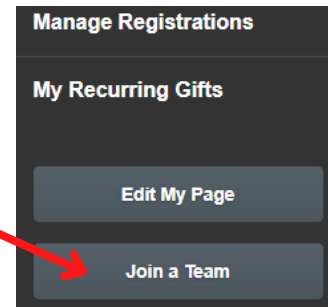

Changing Your Pack Membership

Fundraising with a Pack, or team, is the most popular choice. You can get together to see what your group is good at or what they enjoy doing, and hold events or fundraisers at home, work or at outside locations. Invite family and friends to join you.

Visit www.Walk4theAnimals.com. Click on the **Log In** button to access your fundraising dashboard. Enter your login info.

Once logged in, look to the left-hand side of the page for Join a Team. Click **Join a Team**.